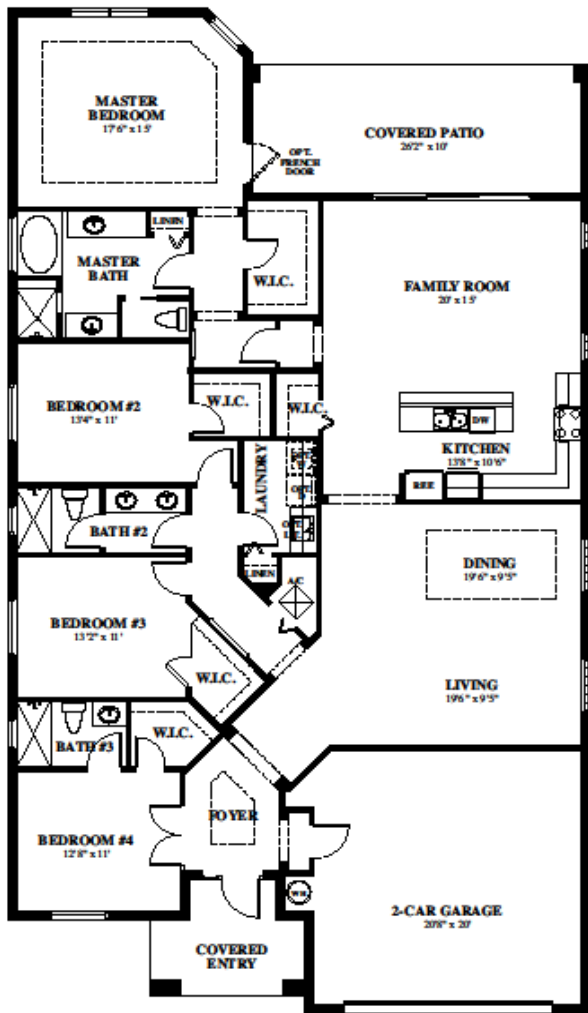

Jade

4 Bedrooms, 3 Baths, 2-Car Garage

Total A/C Sq. Ft.	2,520
Covered Entry	55
Covered Patio	261
2-Car Garage	461
Total Sq. Ft.	3,335