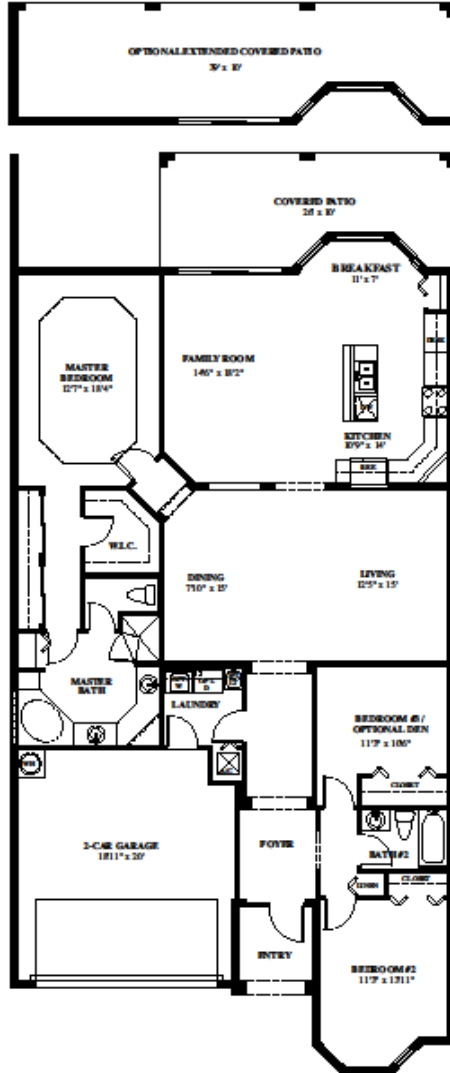

# Dogwood

3 Bedrooms, 2 Baths, 2-Car Garage

Total A/C Sq. Ft. ....	2,116
Covered Entry .....	50
Covered Patio .....	254
2-Car Garage .....	411
<b>Total Sq. Ft. ....</b>	<b>2,811</b>

Pictures, photographs, features, colors, drawings, floor plans, square footages and sizes are approximate for illustration purposes only and will vary from the homes as built. All drawings are the artist's concept. December 2013