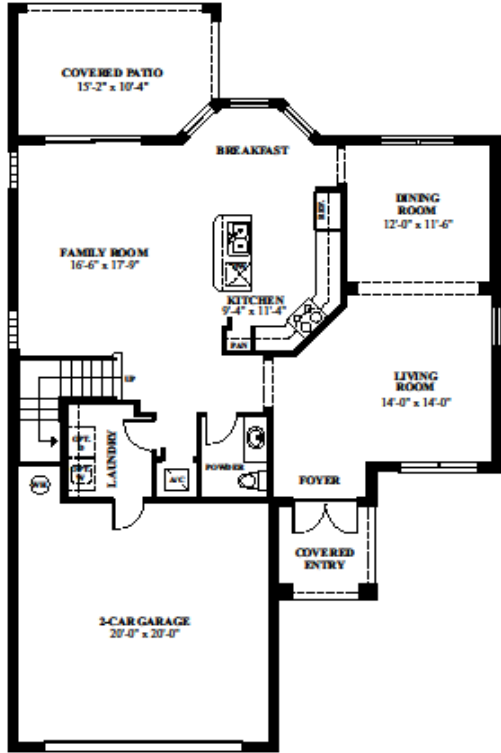

Delta

4 Bedrooms, 3½ Baths, 2-Car Garage

FIRST FLOOR

SECOND FLOOR

1st Floor A/C Sq. Ft.	1,217
2nd Floor A/C Sq. Ft.	1,310
Total A/C Sq. Ft.	2,527
Covered Entry	52
Covered Patio	158
2-Car Garage	446
Total Sq. Ft.	3,183

Pictures, photographs, features, colors, drawings, floor plans, square footages and sizes are approximate for illustration purposes only and will vary from the homes as built. All drawings are the artist's concept. Jan. 2014