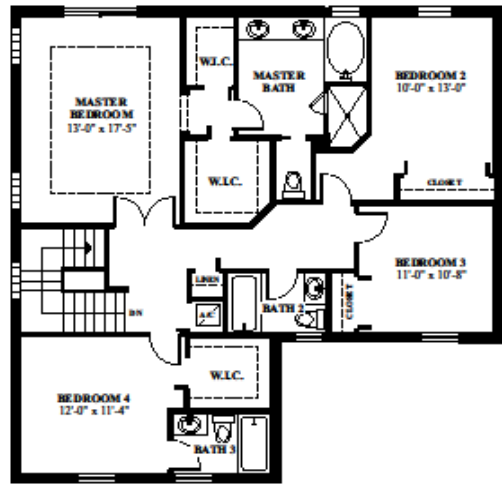

Delta

4 Bedrooms, 3½ Baths, 2-Car Garage

FIRST FLOOR

SECOND FLOOR

1st Floor A/C Sq. Ft.	1,217
2nd Floor A/C Sq. Ft.	1,310
Total A/C Sq. Ft.	2,527
Covered Entry	52
Covered Patio	158
2-Car Garage	446
Total Sq. Ft.	3,183

Pictures, photographs, features, colors, drawings, floor plans, square footages and sizes are approximate for illustration purposes only and will vary from the homes as built. All drawings are the artist's concept. Jan. 2014